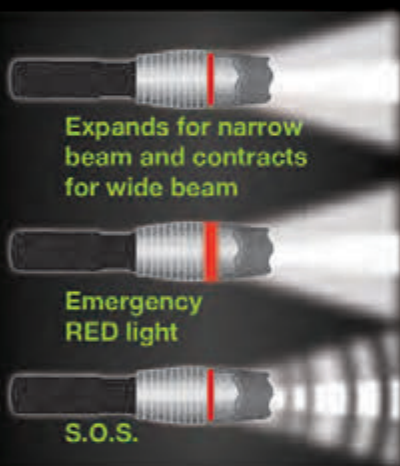

XL 900

TACTICAL MULTI-TOOL

Rechargeable 900 Lumen Military-Grade Flashlight

- ✓ 7 Built-in Stainless Steel Army Style Tools
- ✓ 9 Long Lasting Ultra Bright LED Lights
- ✓ Strobe light protects your need in emergency situations
- ✓ Visible up to 2 nautical miles away

AS SEEN ON TV

LED INNOVATION™

Flat head Screwdriver & Bolt Remover
5mm/6mm hex wrench

Phillips head Screwdriver &

Scissors

Bottle & Can Opener

On-board Utility Knife

Emergency Glass Hammer

900 Lumens
Illuminate your entire room with a press of a button

Emergency RED Ring Flash Light

Adjustable Zoom Head
Lets you view objects 600ft away

ON / OFF
Bright, Dim, Flashing

USB Charging port

Seat belt cutter
Emergency

Emergency Hammer Switch

Emergency Hammer

Recharging Battery + USB Charging Cable

CE
RoHS

PRODUCT INFO

DESCRIPTION	: XL 900 Tactical Multi-Tool
ITEM #	: 02114
UPC	: 846175021149
CASE PACK	: 24
CASE MEASUREMENT	: 59 X 21 X 33CM
CASE CUBE	: 0.0 CBM
CASE WEIGHT	: 3.7KG